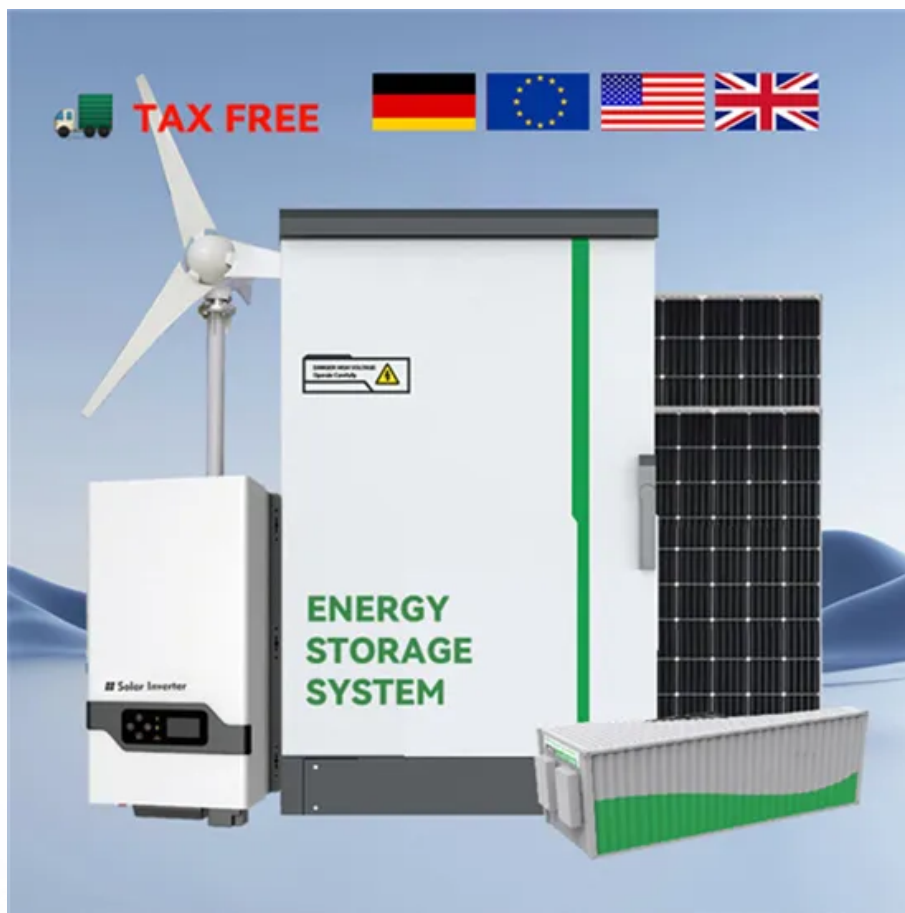

Kongres Container

Is the power house a container

Overview

Also known as a mobile substation, electrical house, or power house module, the E-House container is revolutionizing how electrical infrastructure is deployed, maintained, and scaled, especially in remote, temporary, or fast-paced project environments.

Also known as a mobile substation, electrical house, or power house module, the E-House container is revolutionizing how electrical infrastructure is deployed, maintained, and scaled, especially in remote, temporary, or fast-paced project environments.

Also known as a mobile substation, electrical house, or power house module, the E-House container is revolutionizing how electrical infrastructure is deployed, maintained, and scaled, especially in remote, temporary, or fast-paced project environments. This article explores the E-House container.

What is a container house?

A container house is built out of shipping containers. After necessary alterations are made, the result is a stylish and comfortable dwelling. The containers, which are often seen stacked together on trucks or in harbors, are surprisingly spacious and water-tight.