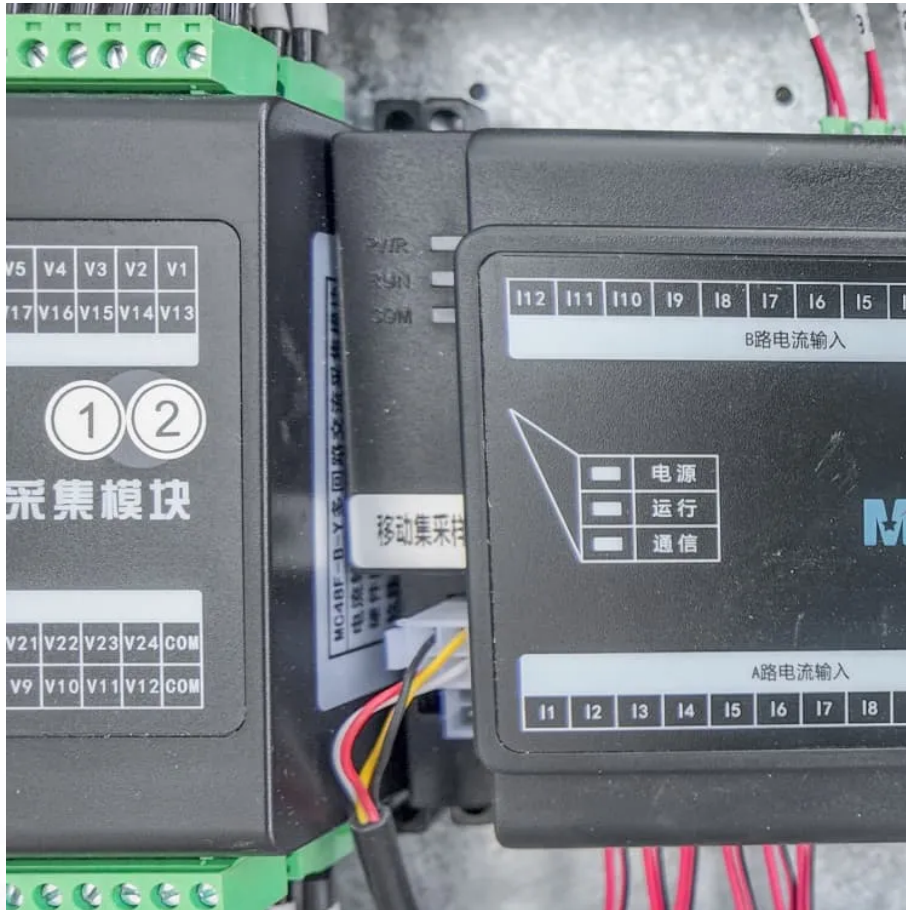

Kongres Container

Huawei Tanzania Flywheel Energy Storage

Overview

Integration of Huawei FusionSolar containerized smart string battery energy storage solutions (BESS) with 3MWh capacity, ensuring efficient energy storage and management. Utilization of Huawei advanced SUN2000 inverters, delivering efficiency and reliability for seamless energy conversion.