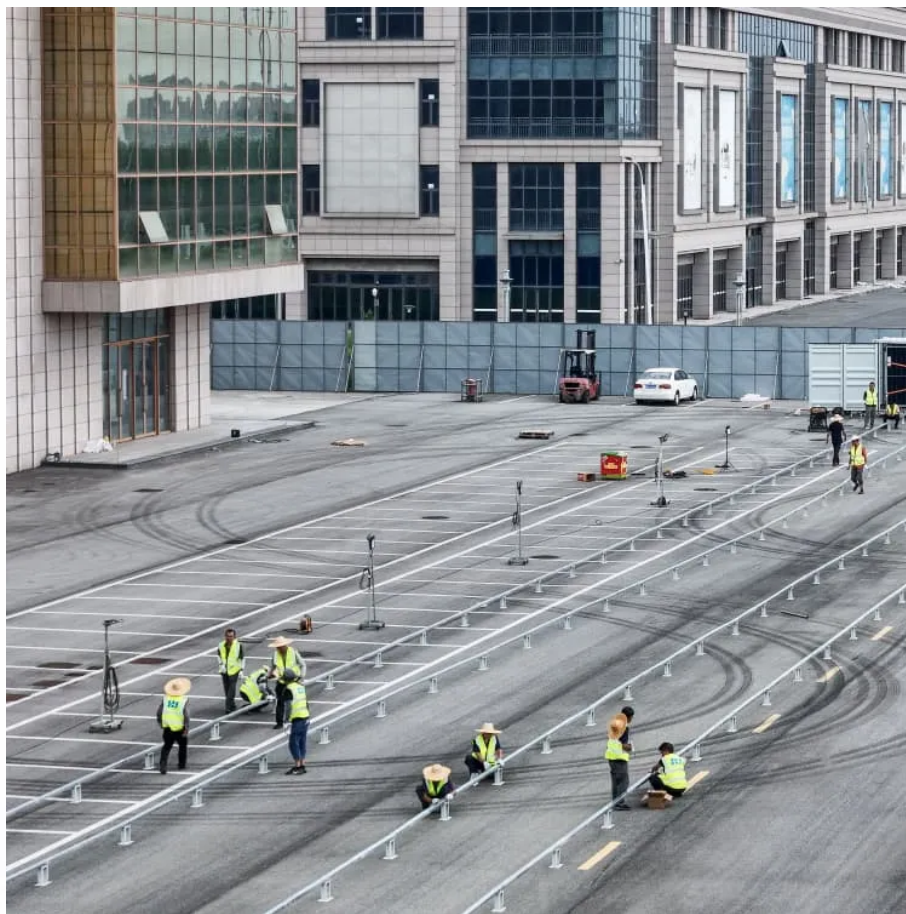

Kongres Container

36 inverter to 12v inverter